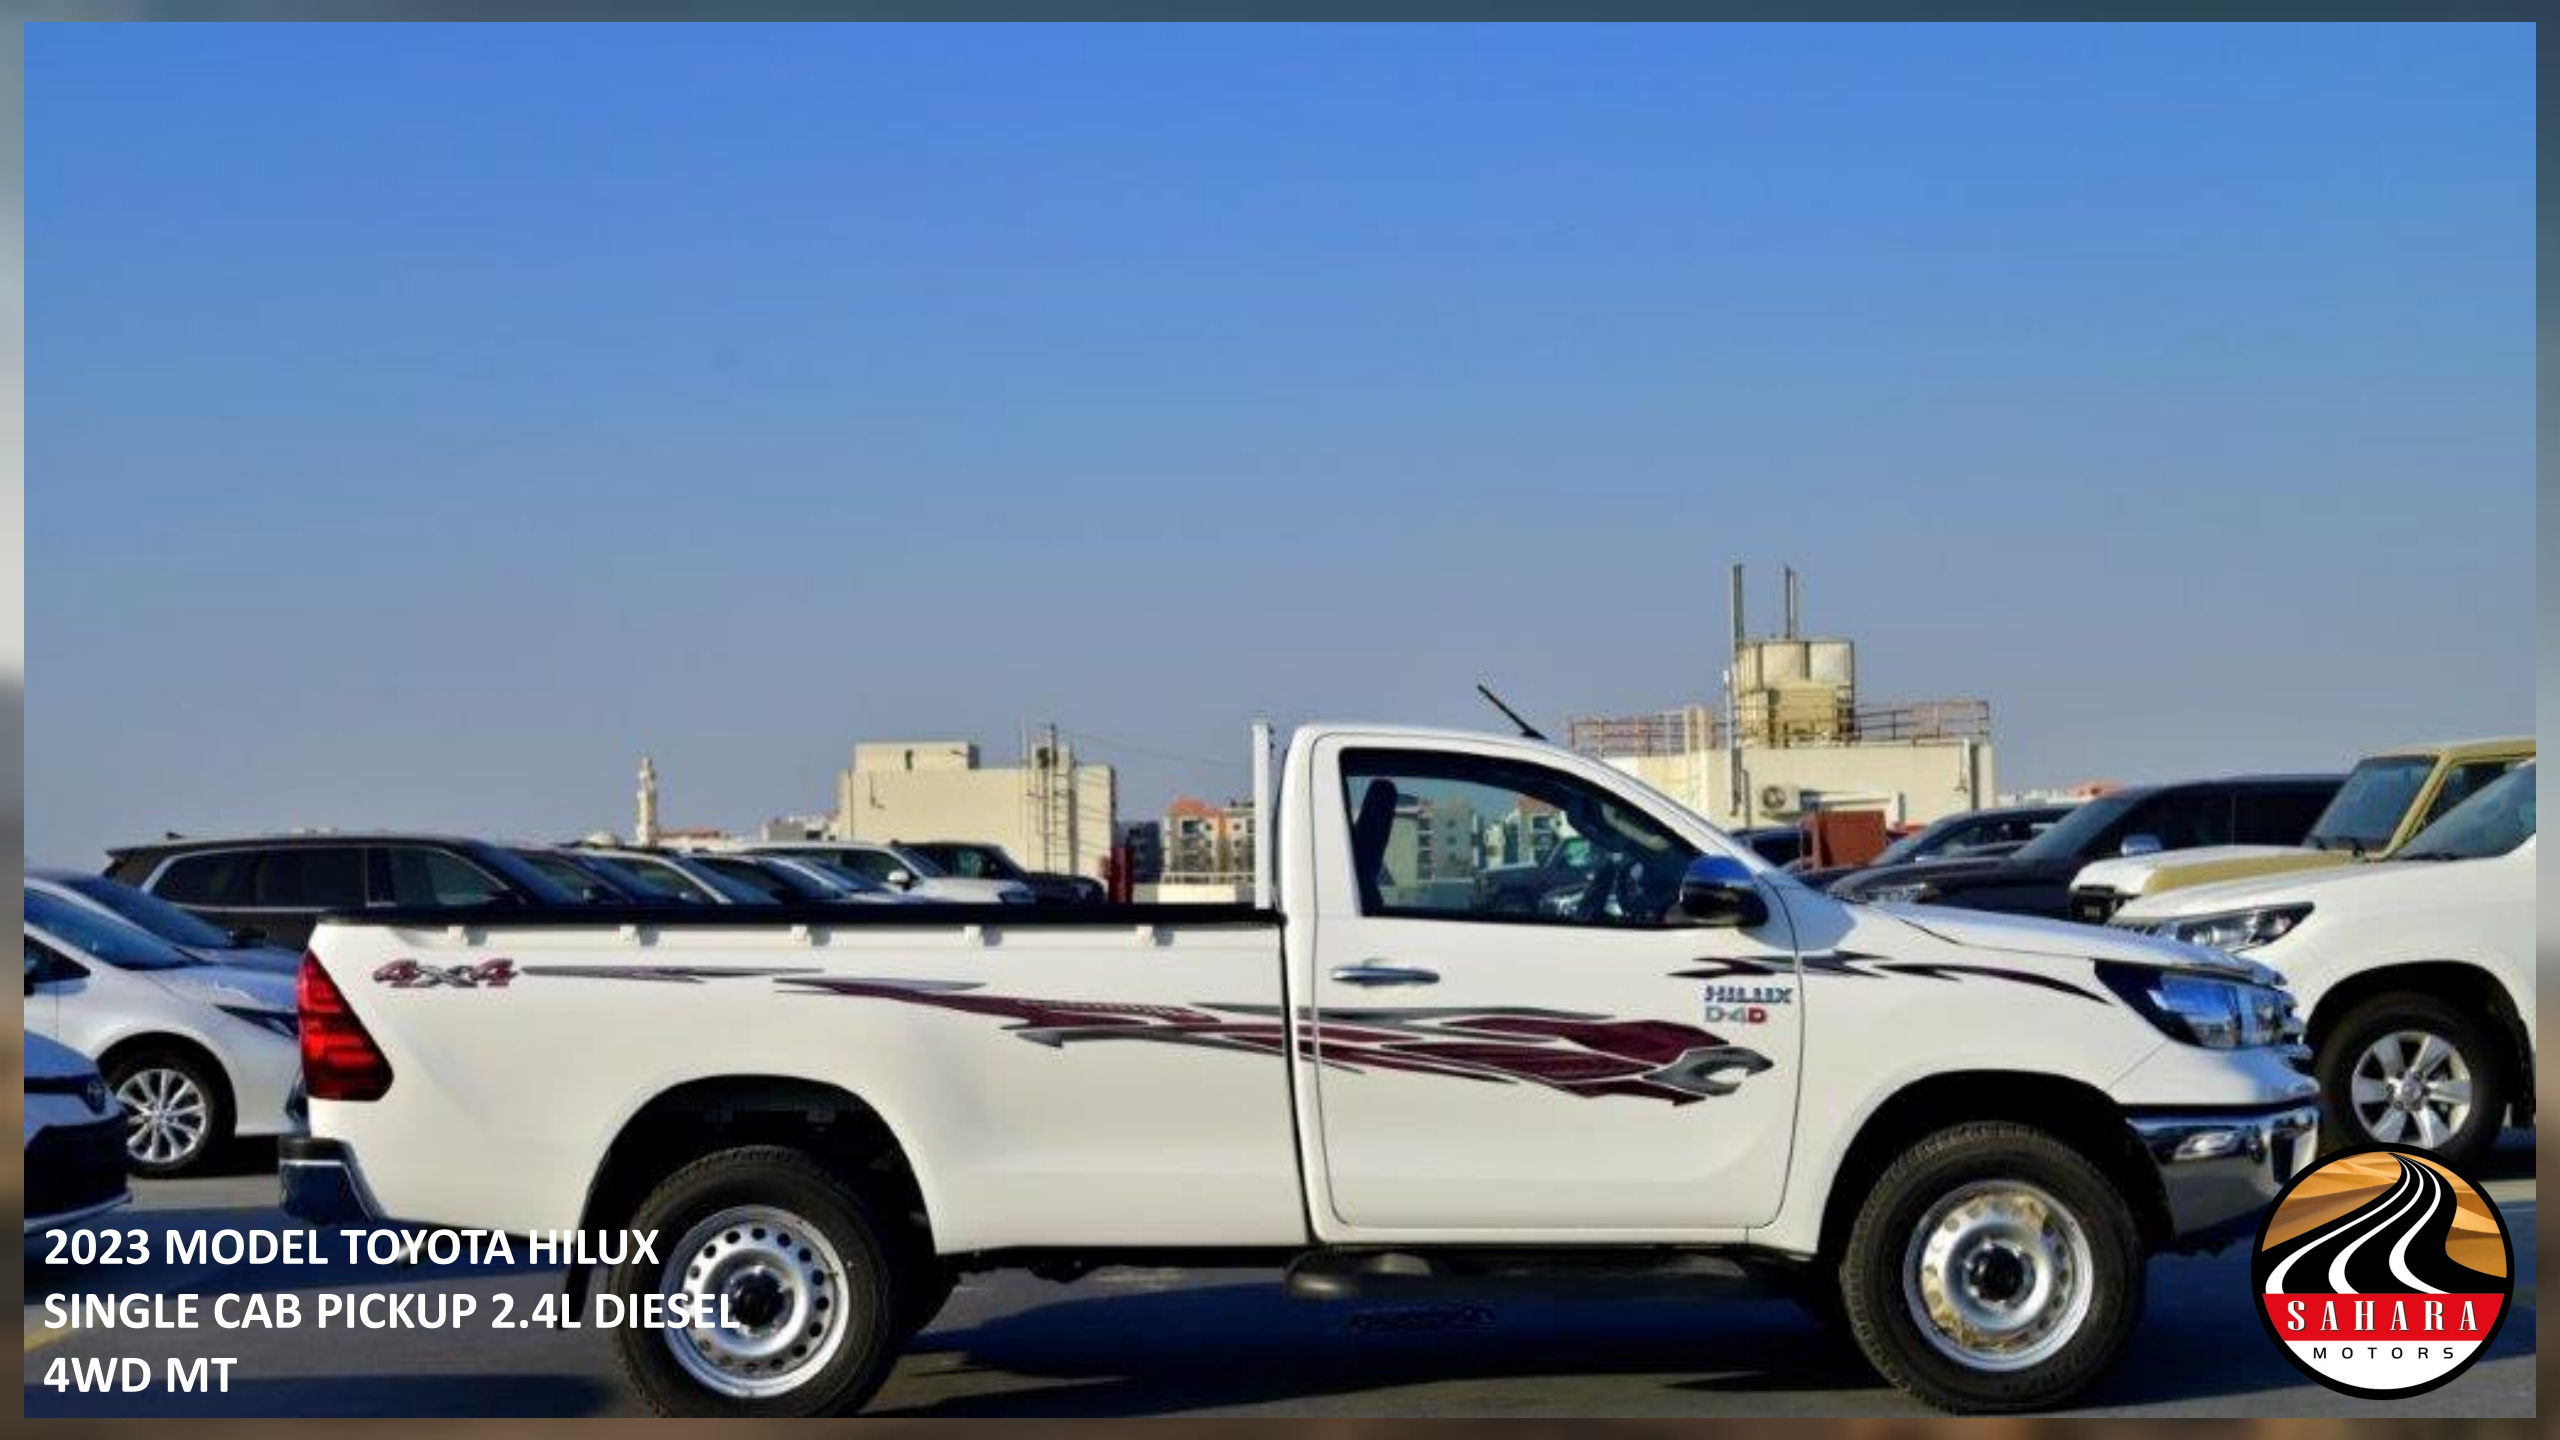

TOYOTA
HILUX
TOYOTA

**2023 MODEL TOYOTA HILUX
SINGLE CAB PICKUP 2.4L DIESEL
4WD MT**

**2023 MODEL TOYOTA HILUX
SINGLE CAB PICKUP 2.4L DIESEL
4WD MT**

**2023 MODEL TOYOTA HILUX
SINGLE CAB PICKUP 2.4L DIESEL
4WD MT**

**2023 MODEL TOYOTA HILUX
SINGLE CAB PICKUP 2.4L DIESEL
4WD MT**

2023 MODEL TOYOTA HILUX
SINGLE CAB PICKUP 2.4L DIESEL
4WD MT

**2023 MODEL TOYOTA HILUX
SINGLE CAB PICKUP 2.4L DIESEL
4WD MT**

**2023 MODEL TOYOTA HILUX
SINGLE CAB PICKUP 2.4L DIESEL
4WD MT**

2023 MODEL TOYOTA HILUX
SINGLE CAB PICKUP 2.4L DIESEL
4WD MT

**2023 MODEL TOYOTA HILUX SINGLE CAB PICKUP 2.4L DIESEL 4WD
MANUAL TRANSMISSION**

MODEL CODE – GUN125L-BTFLXV

TECHNICAL FEATURES

ENGINE: 2GD FTV, 2.4L, 4 CYLINDERS, DIESEL D-4D, TURBO

EXTERIOR FEATURES

17 INCH STEEL WHEEL

TIRE SIZE: 225/70R17C

MUD GUARD (REAR)

FRONT STEEL BUMPER

HALOGEN HEADLAMP

REAR FOG LAMP

REMOTE CENTRAL DOOR LOCKING