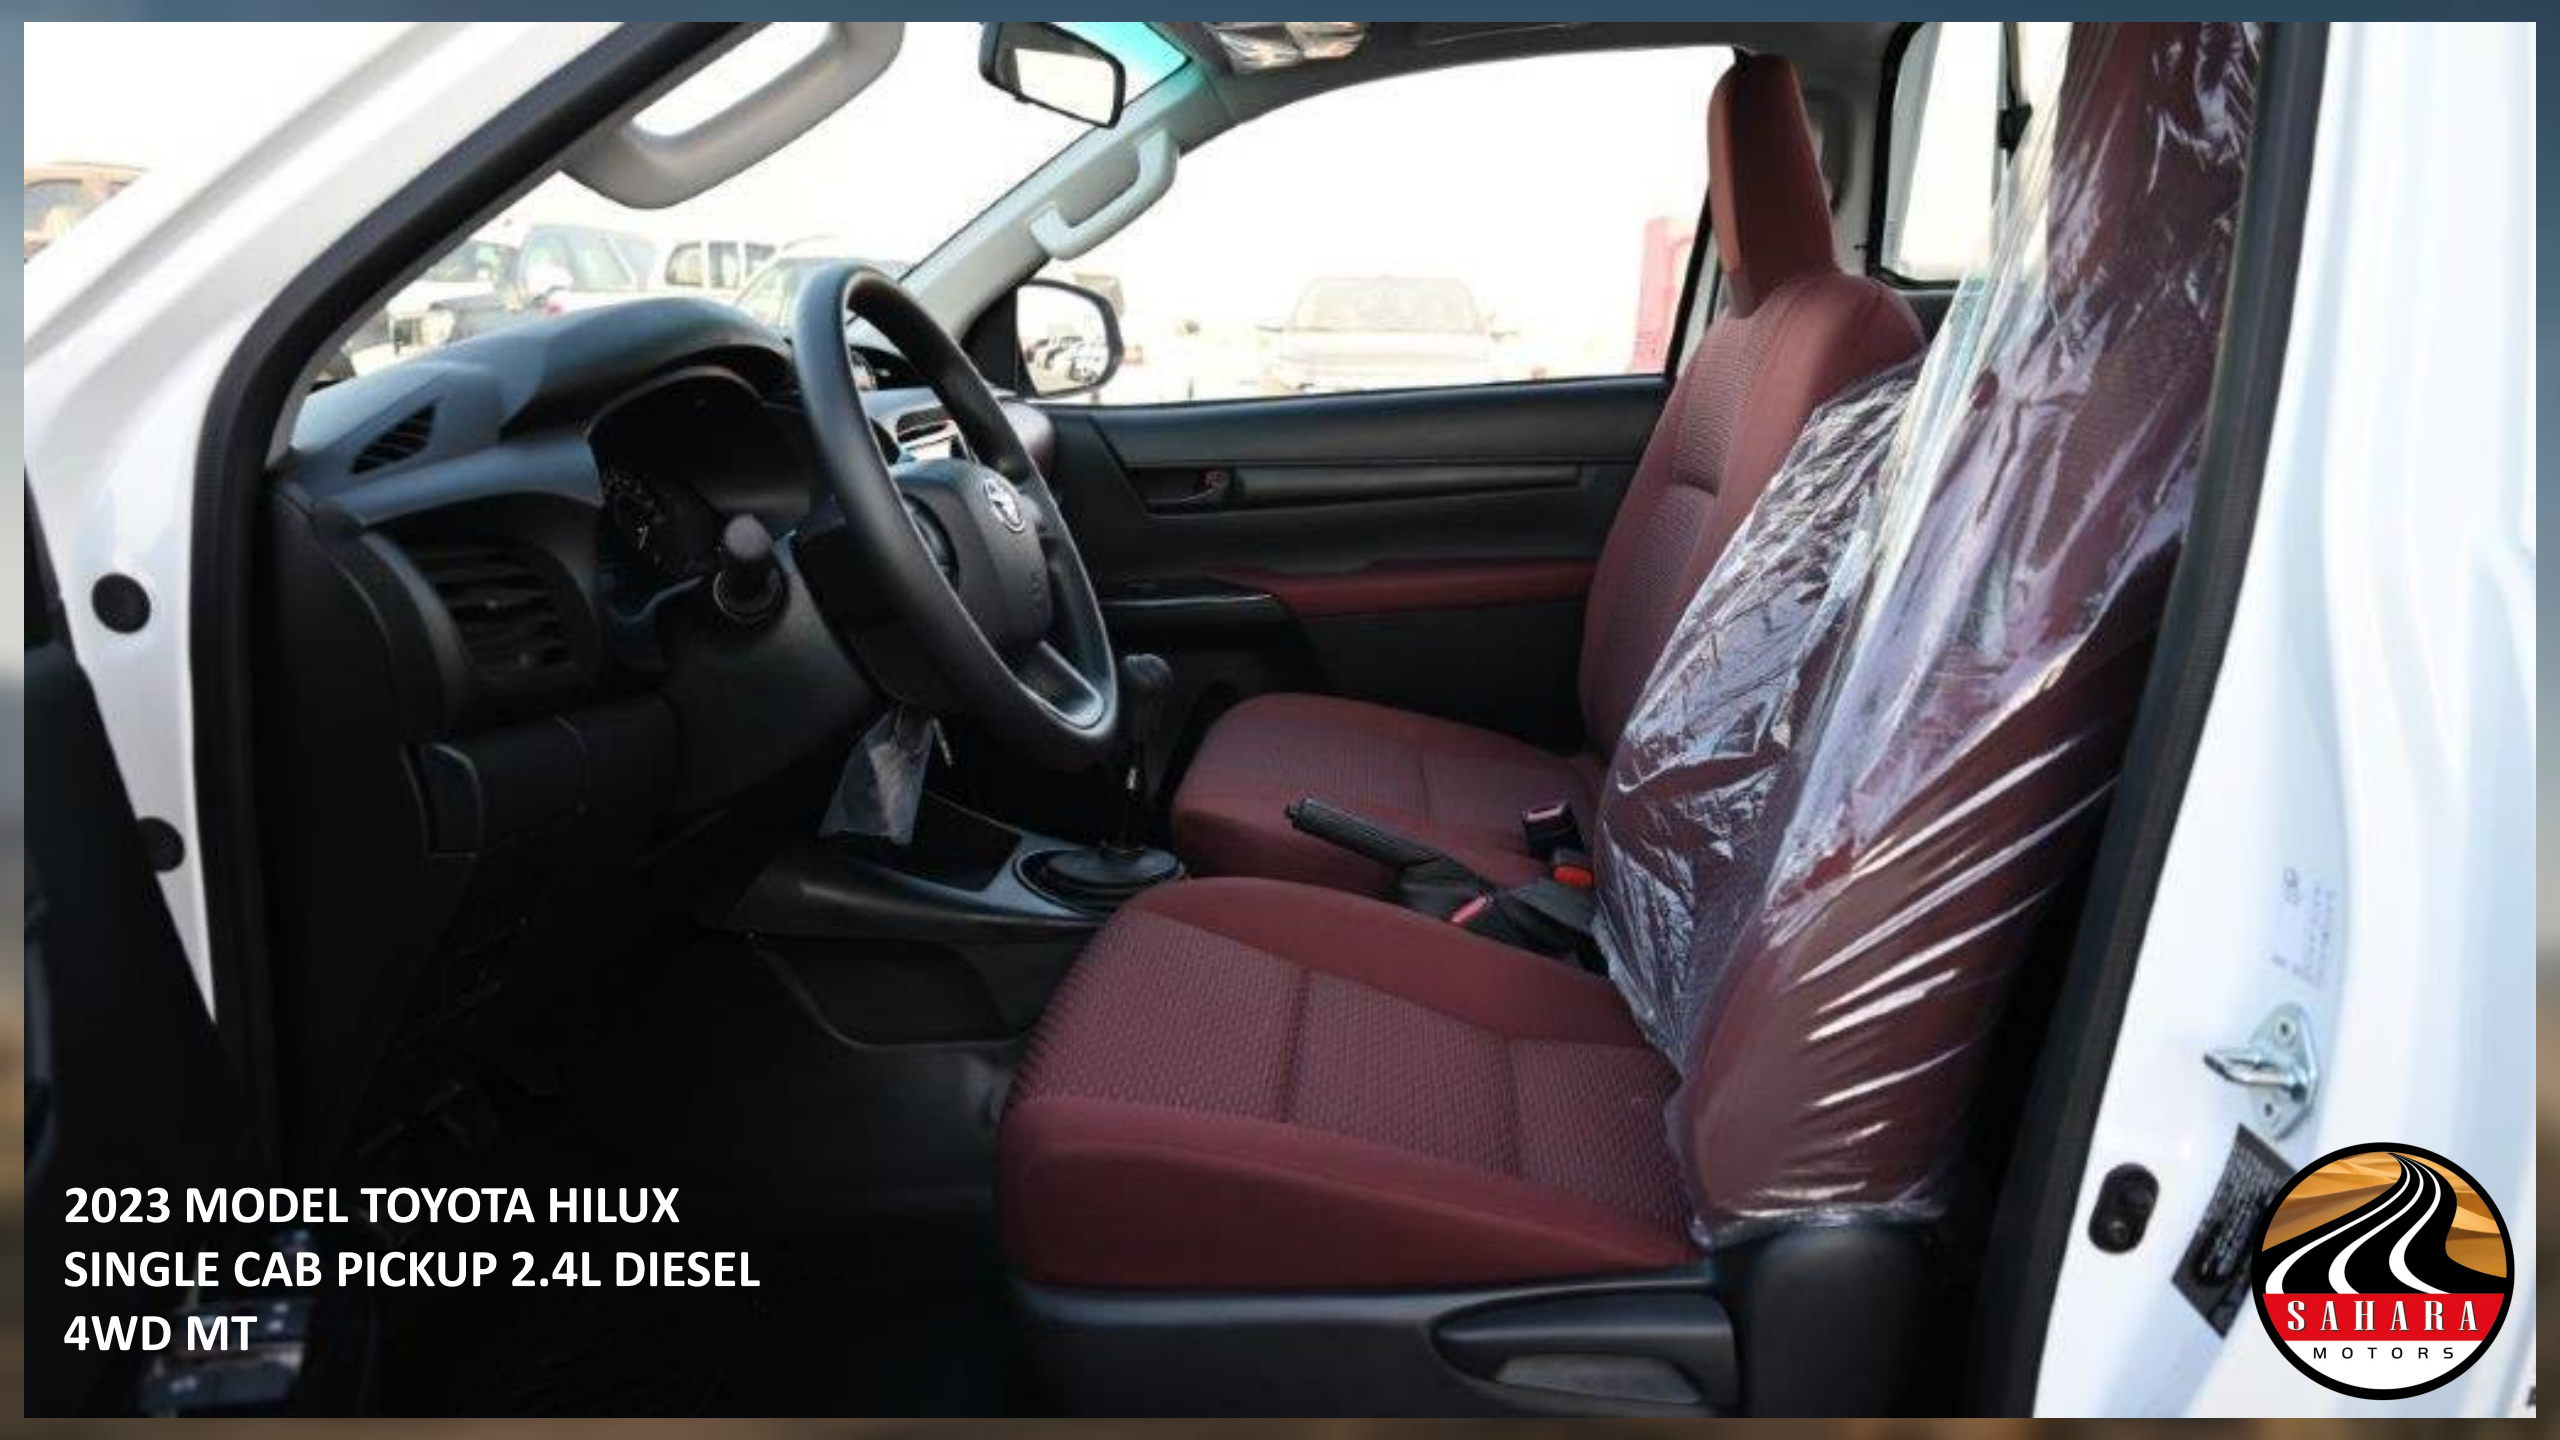

**2023 MODEL TOYOTA HILUX
SINGLE CAB PICKUP 2.4L DIESEL
4WD MT**

2023 MODEL TOYOTA HILUX
SINGLE CAB PICKUP 2.4L DIESEL
4WD MT

**2023 MODEL TOYOTA HILUX
SINGLE CAB PICKUP 2.4L DIESEL
4WD MT**

**2023 MODEL TOYOTA HILUX
SINGLE CAB PICKUP 2.4L DIESEL
4WD MT**

2023 MODEL TOYOTA HILUX
SINGLE CAB PICKUP 2.4L DIESEL
4WD MT

**2023 MODEL TOYOTA HILUX SINGLE CAB PICKUP 2.4L DIESEL 4WD
MANUAL TRANSMISSION**

MODEL CODE – GUN125L-BTFLXV

TECHNICAL FEATURES

ENGINE: 2GD FTV, 2.4L, 4 CYLINDERS, DIESEL D-4D, TURBO